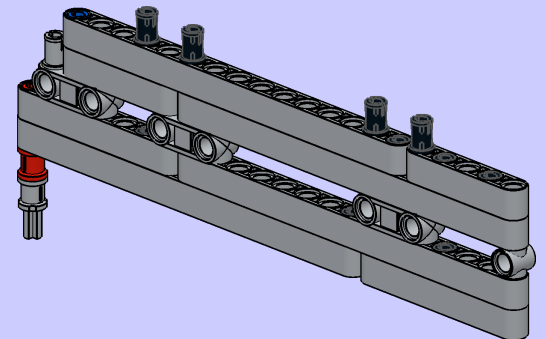

Brickworld[®]

2019 GBC Workshop Kit
Instructions

Sawtooth

Designed by
John Brost

1

2

3

3

4

5

6

7

9

- 1x 
- 2x 

10

11

- 4x 

12

1

- 1x 
- 1x 

2

- 7x 
- 1x 
- 1x 

1

1 1x	2 1x	3 1x 3 1x
		 x2