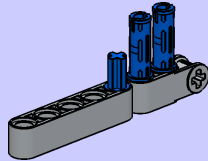

Brickworld[®]

2019 GBC Workshop Kit
Instructions

Sawtooth

Designed by
John Brost

1

2

3

3

4

5

6

7

9

- 1x 
- 2x 

10

11

- 4x 

12

1

- 1x 
- 1x 

2

- 7x 
- 1x 
- 1x 

1

1 1x	2 1x	3 1x 3 1x
		 x2