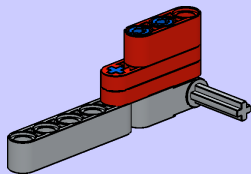

Brickworld[®]

2019 GBC Workshop Kit
Instructions

Sawtooth

Designed by
John Brost

1

2

3

3

4

5

6

7

9

- 1x 
- 2x 

10

11

- 4x 

12

1

- 1x 
- 1x 

2

- 7x 
- 1x 
- 1x 

1

1 1x	2 1x	3 1x 3 1x
		 x2