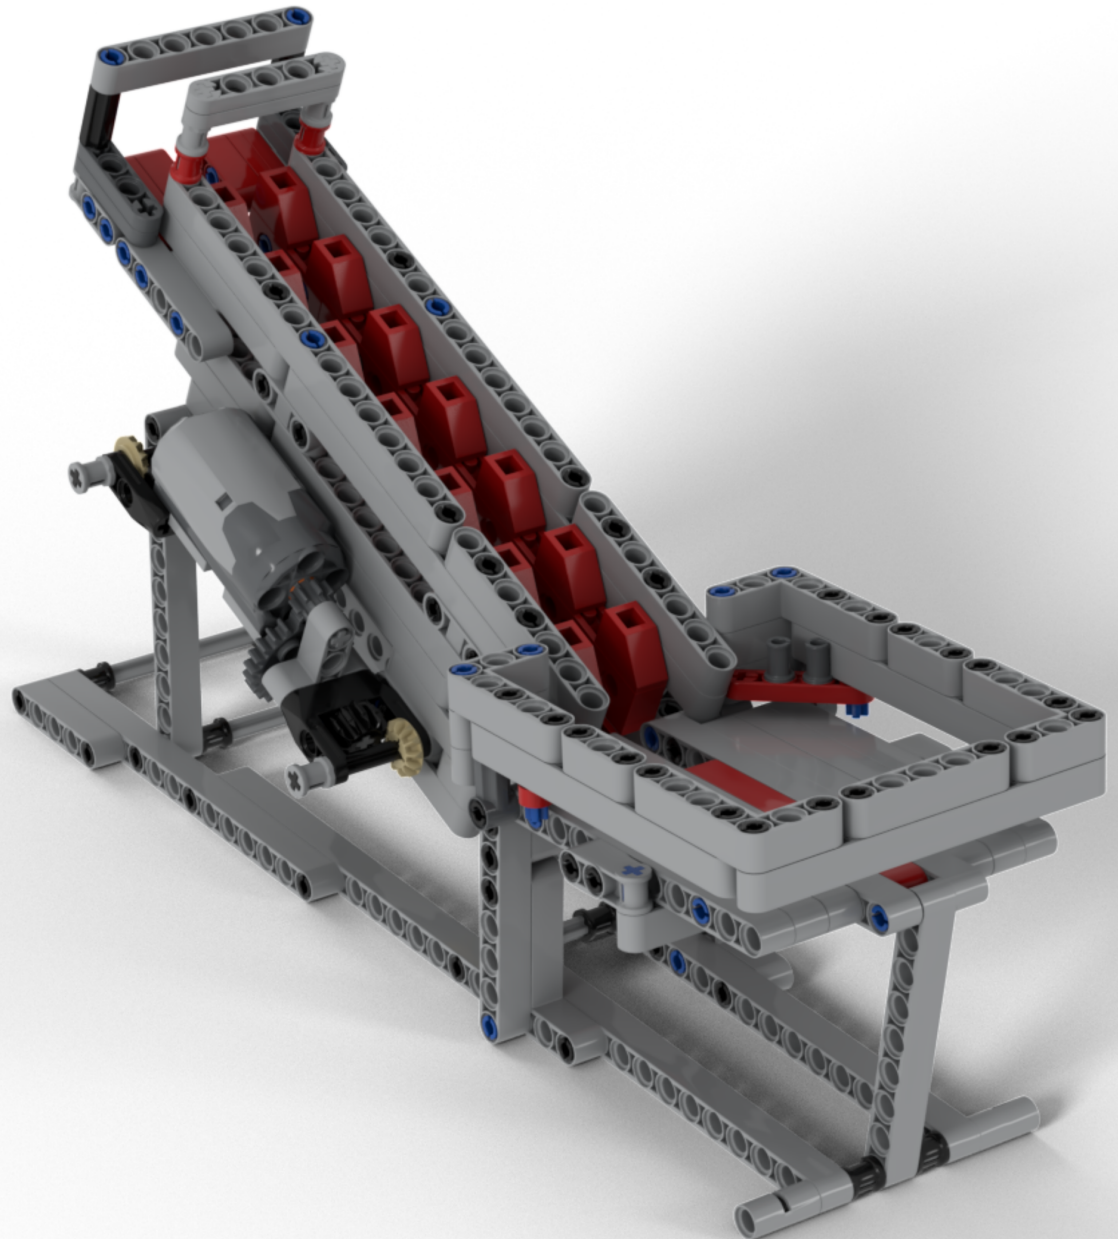

Brickworld[®]

2019 GBC Workshop Kit
Instructions

Sawtooth

Designed by
John Brost

1

2

3

3

4

5

6

7

9

- 1x 
- 2x 

10

11