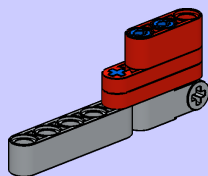

Brickworld[®]

2019 GBC Workshop Kit
Instructions

Sawtooth

Designed by
John Brost

1

2

3

3

4

5

6

7

9

- 1x 
- 2x 

10

11

- 4x 

12

1

- 1x 
- 1x 

2

- 7x 
- 1x 
- 1x 

1

1 1x	2 1x	3 1x 3 1x
		 x2