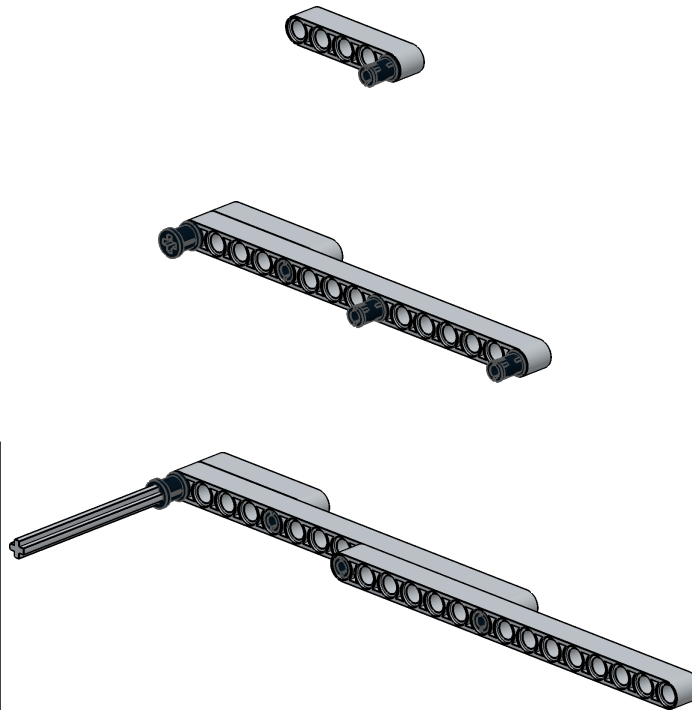

Brickworld[®]

2019 GBC Workshop Kit
Instructions

Sawtooth

Designed by
John Brost

1

2

3

3

4

5

6

7

9

- 1x 
- 2x 

10

11