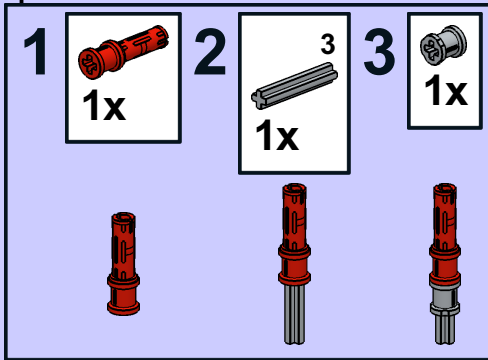

Brickworld[®]

2019 GBC Workshop Kit
Instructions

Sawtooth

Designed by
John Brost

1

2

3

3

4

5

6

7

9

- 1x 
- 2x 

10

11