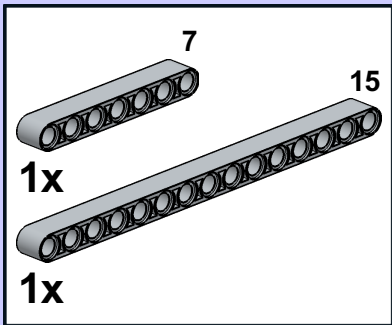

Brickworld[®]

2019 GBC Workshop Kit
Instructions

Sawtooth

Designed by
John Brost

1

2

3

3

4

5

6

7

9

- 1x 
- 2x 

10

11